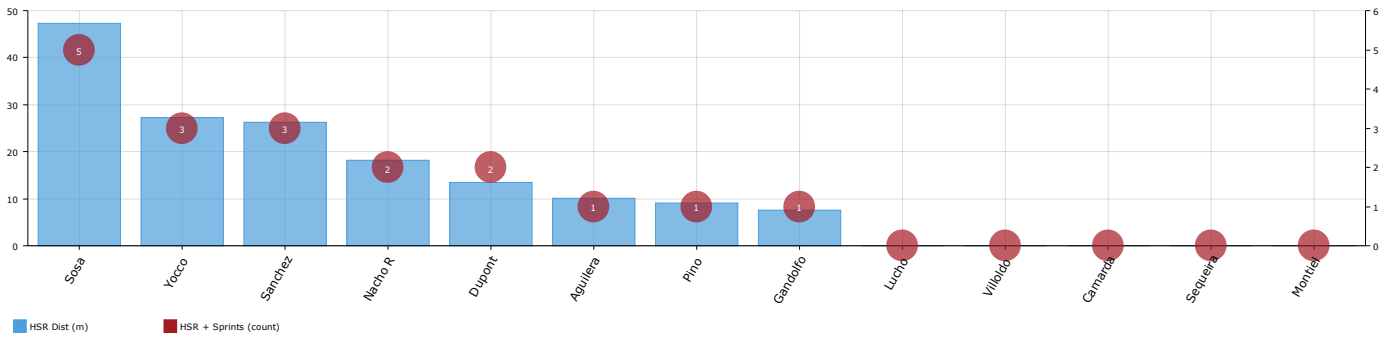

Max And AVG Speed (Km/H)

Density Pause:Exercise

Distance

HSR

High Int Actions

Accelerations And Decelerations