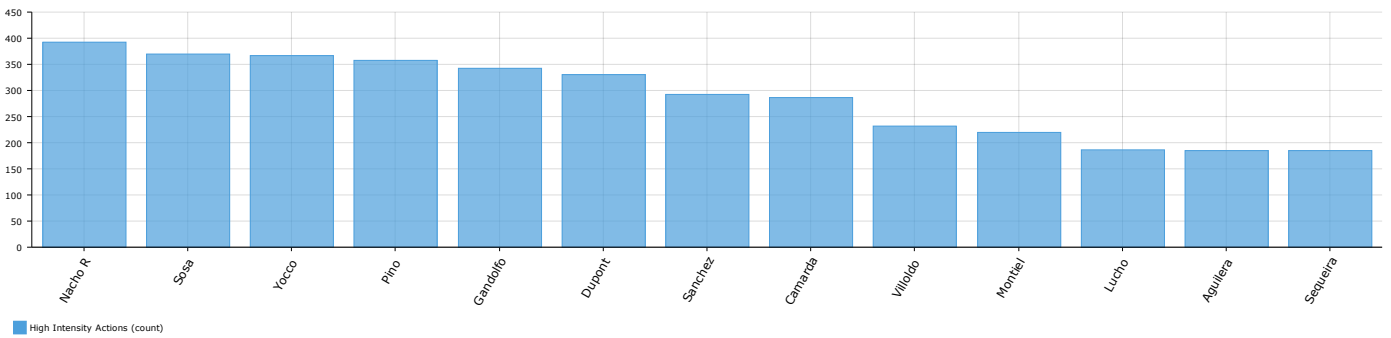

Max And AVG Speed (Km/H)

Density Pause:Exercise

Distance

HSR

High Int Actions

Accelerations And Decelerations