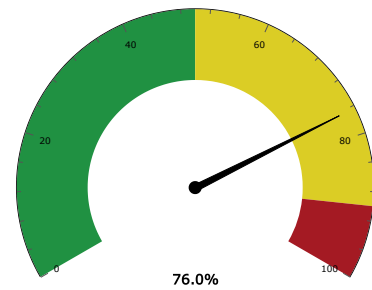

Density Pause:Exercise