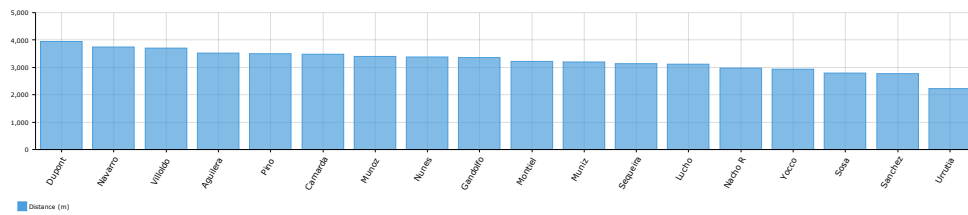

Max And AVG Speed (Km/H)

Density Pause:Exercise

Distance