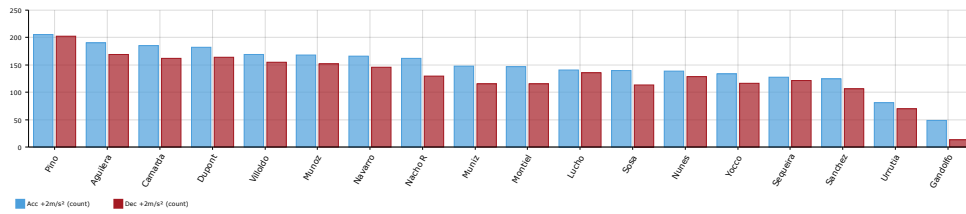

Max And AVG Speed (Km/H)

Density Pause:Exercise

Distance

High Int Actions

HSR

Accelerations - Decelerations $\pm 3 \text{ M/S}^2$

Accelerations And Decelerations (Max Y AVG)

Maximum Speed - Average Speed