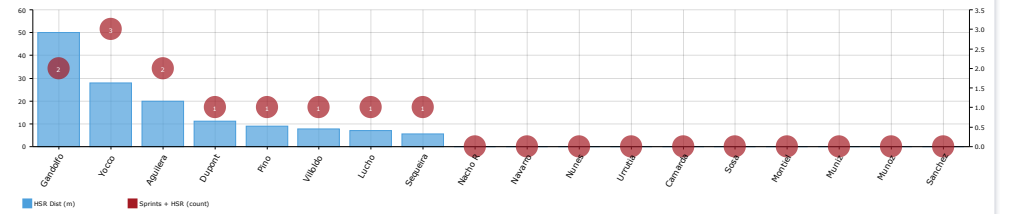

Max And AVG Speed (Km/H)

Density Pause:Exercise

Distance

High Int Actions

HSR

Accelerations - Decelerations $\pm 3 \text{ M/S}^2$

Accelerations And Decelerations (Max Y AVG)

Maximum Speed - Average Speed