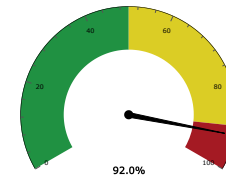

Density Pause:Exercise