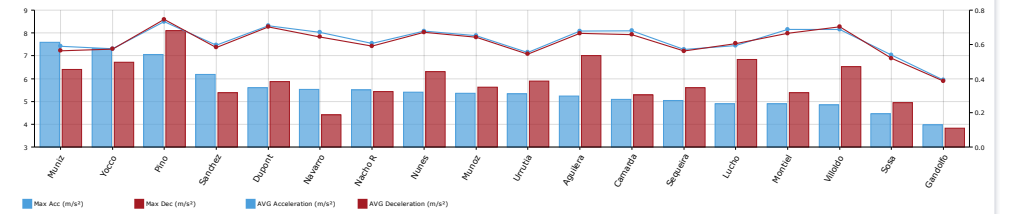

Max And AVG Speed (Km/H)

Density Pause:Exercise

Distance

High Int Actions

HSR

Accelerations - Decelerations $\pm 3 \text{ M/S}^2$

Accelerations And Decelerations (Max Y AVG)

Maximum Speed - Average Speed