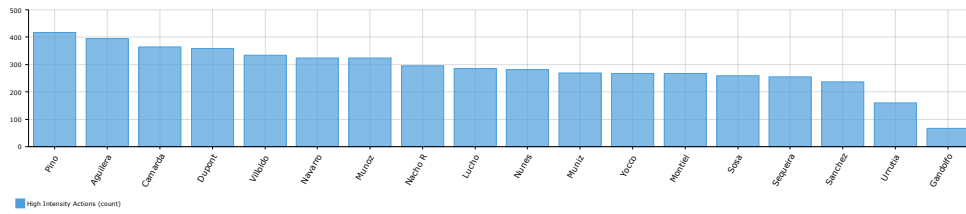

Max And AVG Speed (Km/H)

Density Pause:Exercise

Distance

High Int Actions

HSR

Accelerations - Decelerations $\pm 3 \text{ M/S}^2$

Accelerations And Decelerations (Max Y AVG)

Maximum Speed - Average Speed